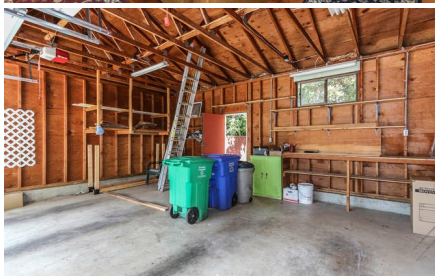

7835 SE 15th Ave

Portland, OR 97202

Elaine Armstrong
Metropolitan Realty

360-798-6058
elaineirish@yahoo.com
www.elaineirish.com

MLS#: 17653424 Price: $699,900

Bedrooms: 4 Full Baths: 3

Stories: 3 Year Build: 1902

House Size: 2755 Sq. Ft.

Lot Size: .11 Acres

Garage: 2 Car Attached

Fireplace: 2 / Stove / Wood

Walk Score 91. Max orange line Tacoma/Johnson.

Beautiful Victorian charmer that sits on a corner lot, blooming flowers & plants surrounded by a white picket fence. Master on main, high ceilings, wood floors, 3 bathrooms, Oodles of storage throughout, remarkably light and bright, New Gas forced air furnace, Outdoor dining deck from kitchen, 22x23 garage, 1976 sq.ft. finished + 779 sq.ft. basement. SQFT from 2016 appraisal Appointment only!

Realtor received information from Clark County GIS and Seller and does not warrant the information as buyer will need to do their investigation on the property.

Produced by Real Tours 4 Real Estate <http://realtours4realestate.net>

Oregon RMLS 17653424

Scan for more info