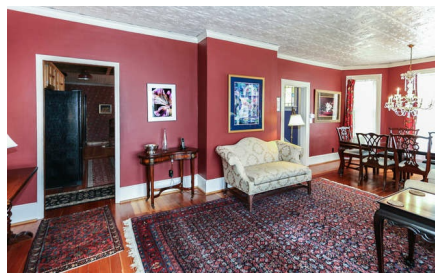

7835 SE 15th Ave

Portland, OR 97202

Elaine Armstrong
Metropolitan Realty

360-798-6058
elaineirish@yahoo.com
www.elaineirish.com

MLS#: 17653424 Price: $699,900

Bedrooms: 4 Full Baths: 3

Stories: 3 Year Build: 1902

House Size: 2755 Sq. Ft.

Lot Size: .11 Acres

Garage: 2 Car Attached

Fireplace: 2 / Stove / Wood

Walk Score 91. Max orange line Tacoma/Johnson.

Beautiful Victorian charmer that sits on a corner lot, blooming flowers & plants surrounded by a white picket fence. Master on main, high ceilings, wood floors, 3 bathrooms, Oodles of storage throughout, remarkably light and bright, New Gas forced air furnace, Outdoor dining deck from kitchen, 22x23 garage, 1976 sq.ft. finished + 779 sq.ft. basement. SQFT from 2016 appraisal Appointment only!

Realtor received information from Clark County GIS and Seller and does not warrant the information as buyer will need to do their investigation on the property.

Produced by Real Tours 4 Real Estate <http://realtours4realestate.net>

Oregon RMLS 17653424

Scan for more info